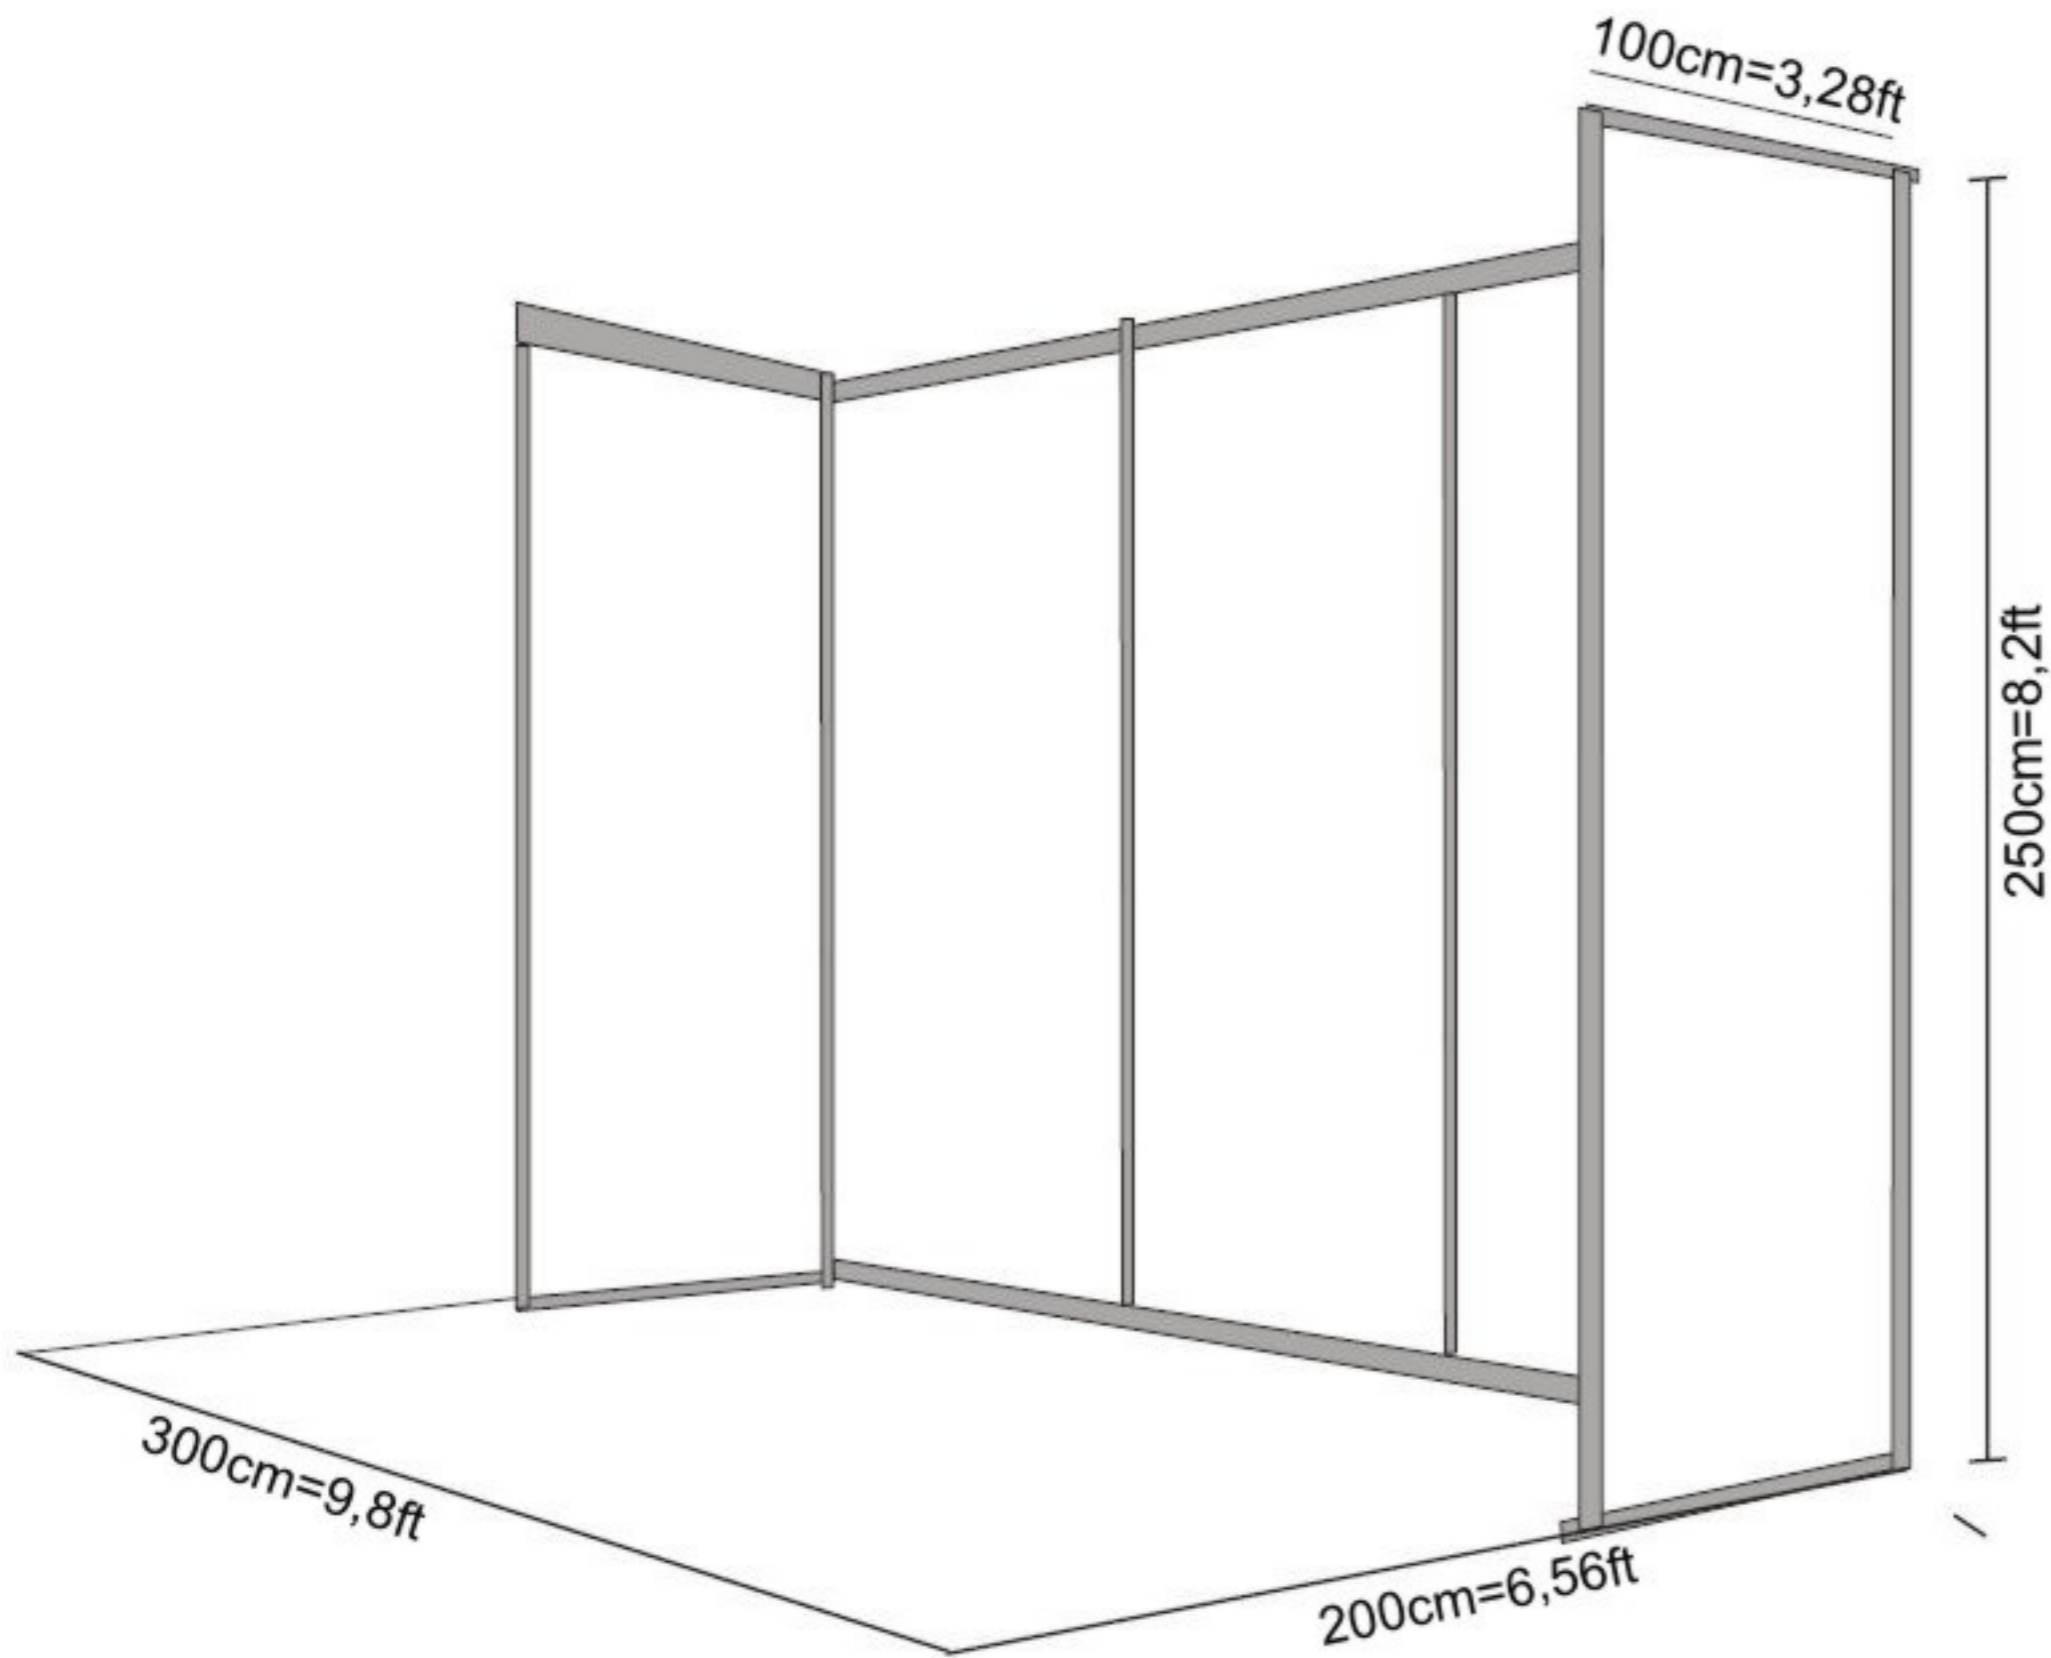

Typical 6m<sup>2</sup> booth space (300cm x 200cm)\*  
9,8ft x 6,56ft

**EBD**  
**GROUP**

\*size of the walls may vary